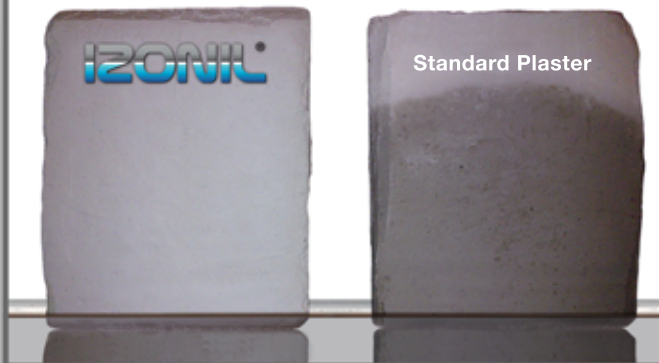

RENOVATE WITH IZONIL® WATERPROOF & BREATHABLE PLASTER

- WATERPROOF TO PROTECT -
- BREATHABLE TO PREVENT **MOLD** -

24 Hrs

72 Hrs

THE ONE-STEP WATERPROOFING SOLUTION