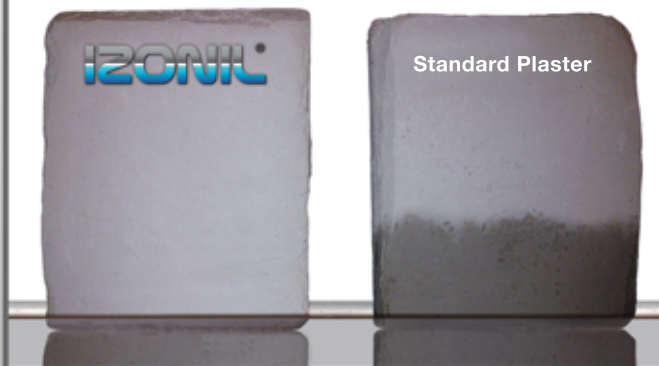

RENOVATE WITH IZONIL® WATERPROOF & BREATHABLE PLASTER

- WATERPROOF TO PROTECT -
- BREATHABLE TO PREVENT **MOLD** -

24 Hrs

72 Hrs

THE ONE-STEP WATERPROOFING SOLUTION